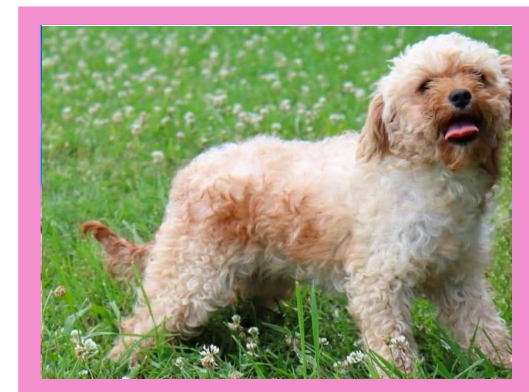

# BIRTH CERTIFICATE

Name: Bentley  
Date of Birth: December 10, 2023  
Gender: Male  
Breed: Toy Poodle  
Kennels: Echo Ridge Puppies  
Location: Monticello, KY 42633  
Puppy Parent: **Customer**

**Nico** (Poodle Mini)

**Parents**

**Snoopy** (Cavapoo)